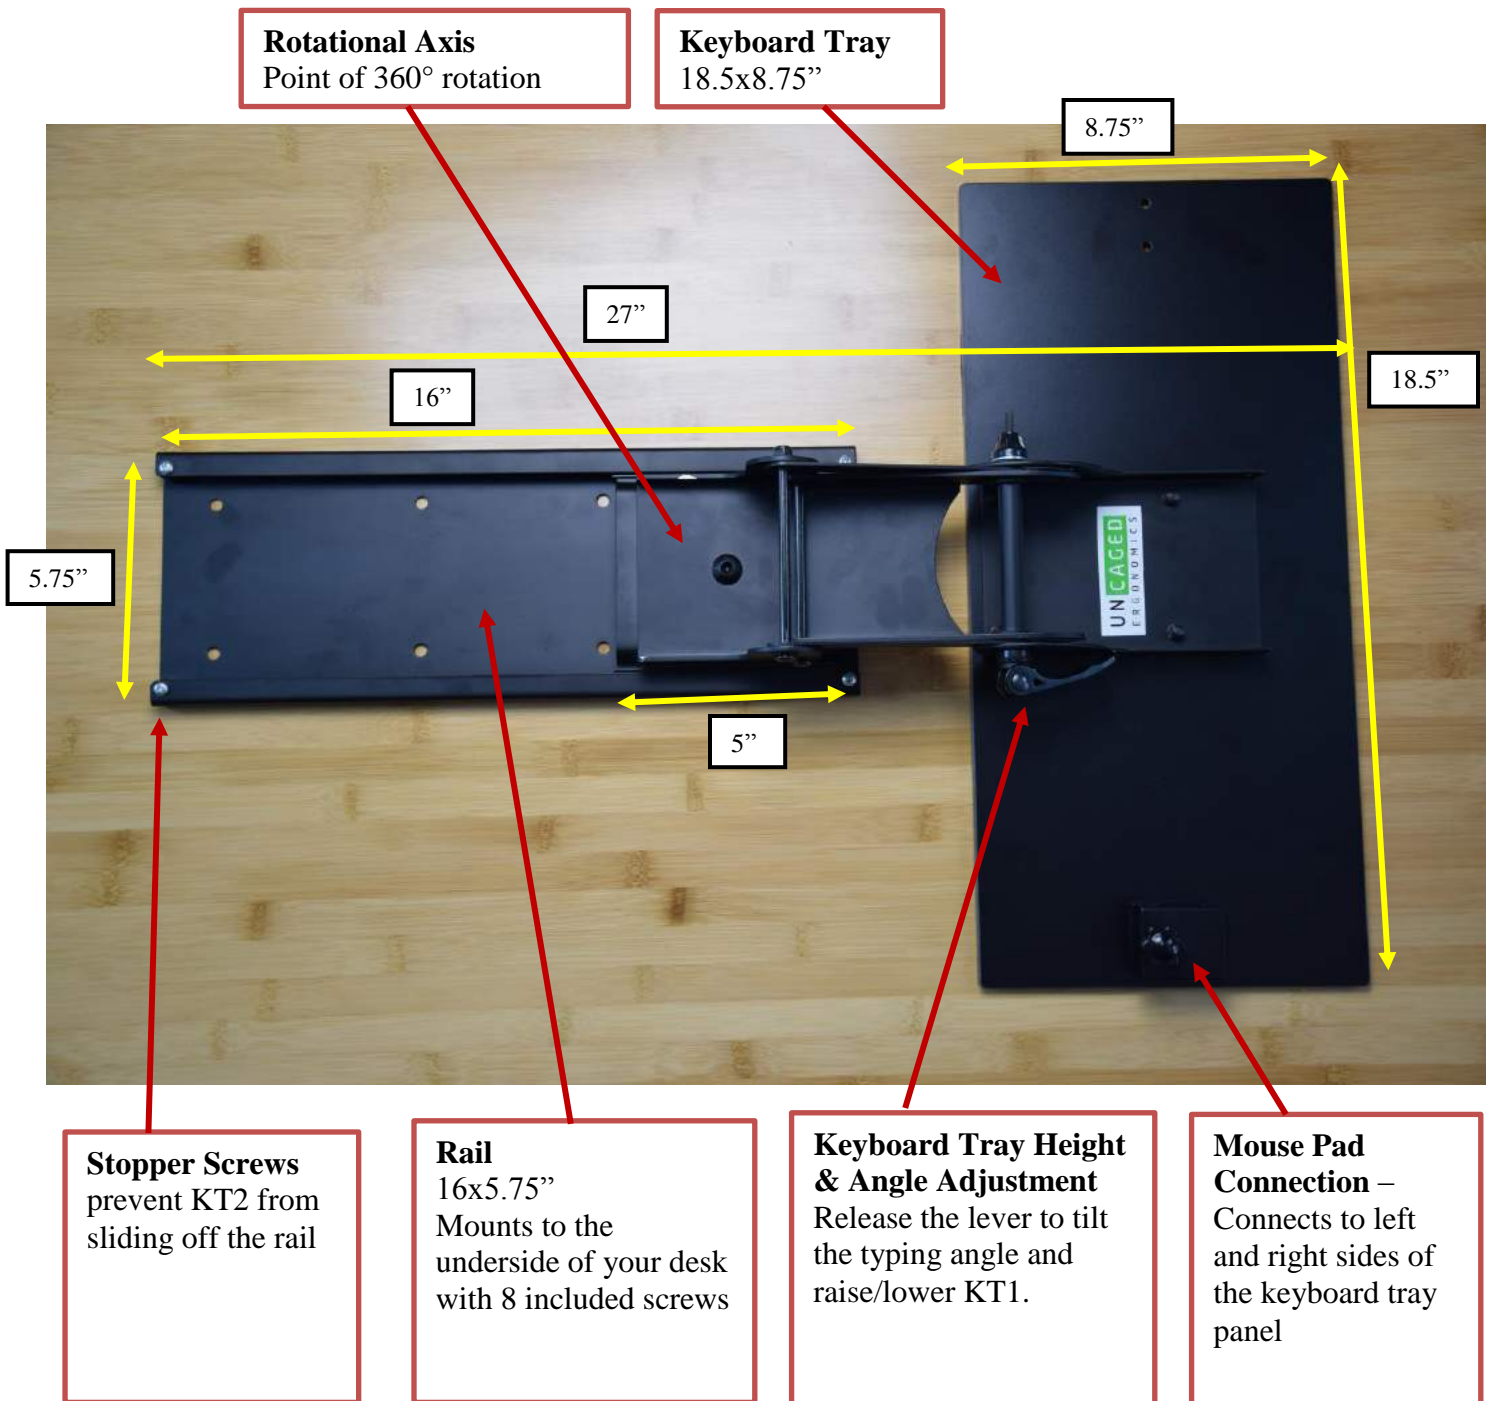

KT1 – Key Product Dimensions & Features

KT1 Swivels 360°

A single point of rotation lets KT1 swivel 360°

KT1 Slides Completely Under Your Desk

KT1 easily slides in and out and tucks under your desk when not in use.